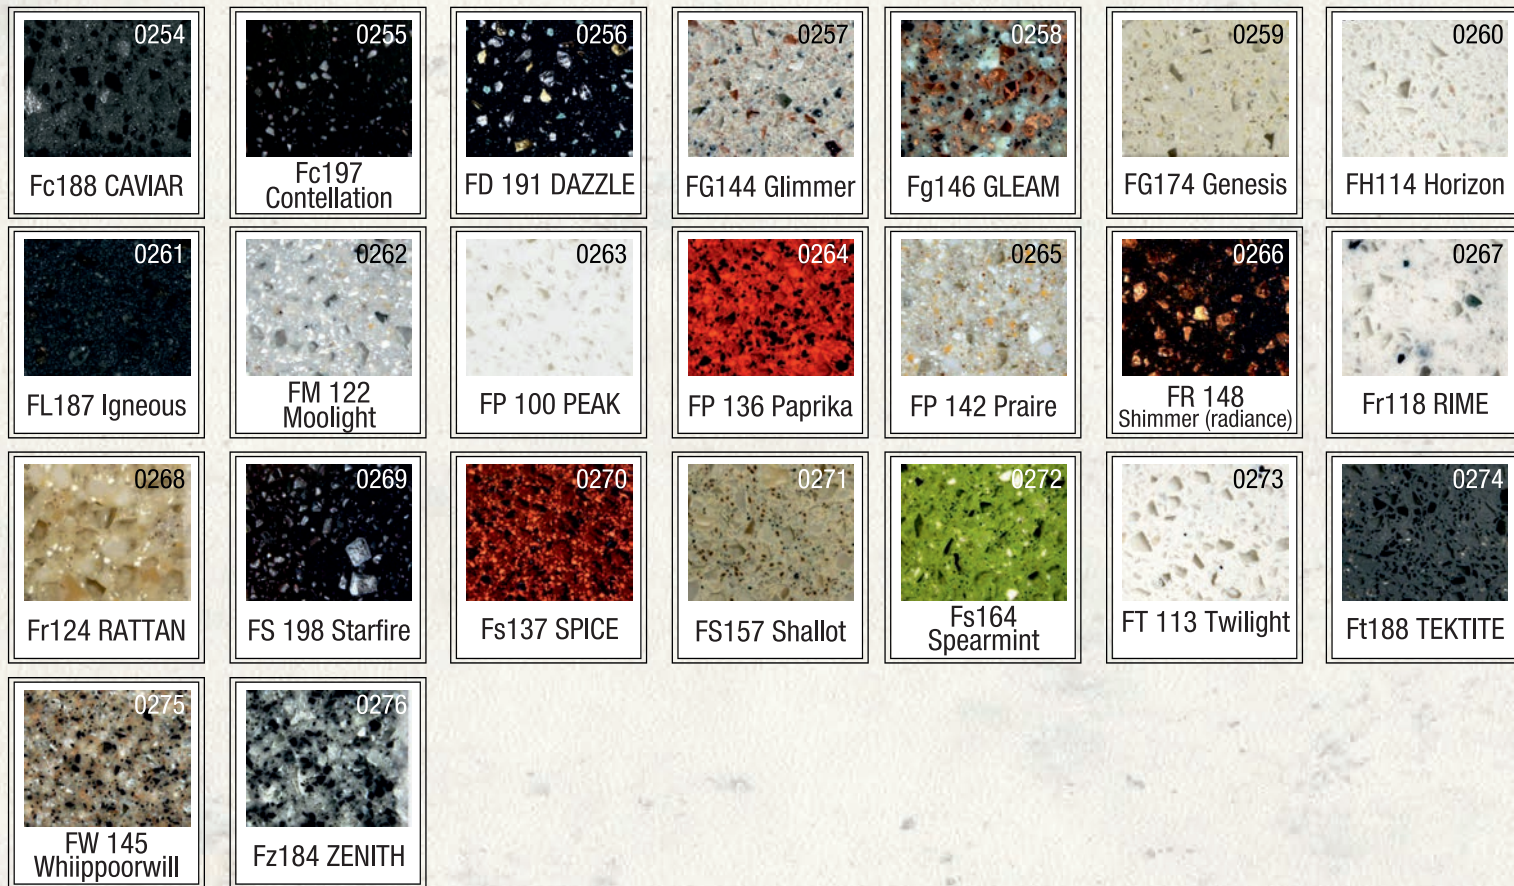

Antarctica

Beige FieldStone

Cocoa Brown

Fossil

Gravel

Platinum

Sahara

Savannah

Sand and Sky

Samsung Staron

Aspen

Metallic

Mosaic

Pebble

Quarry

Sanden

Samsung Staron

Solid

Supreme

Tempest

■ Samsung Staron

■ Tristone

Avant Garde

Baroque