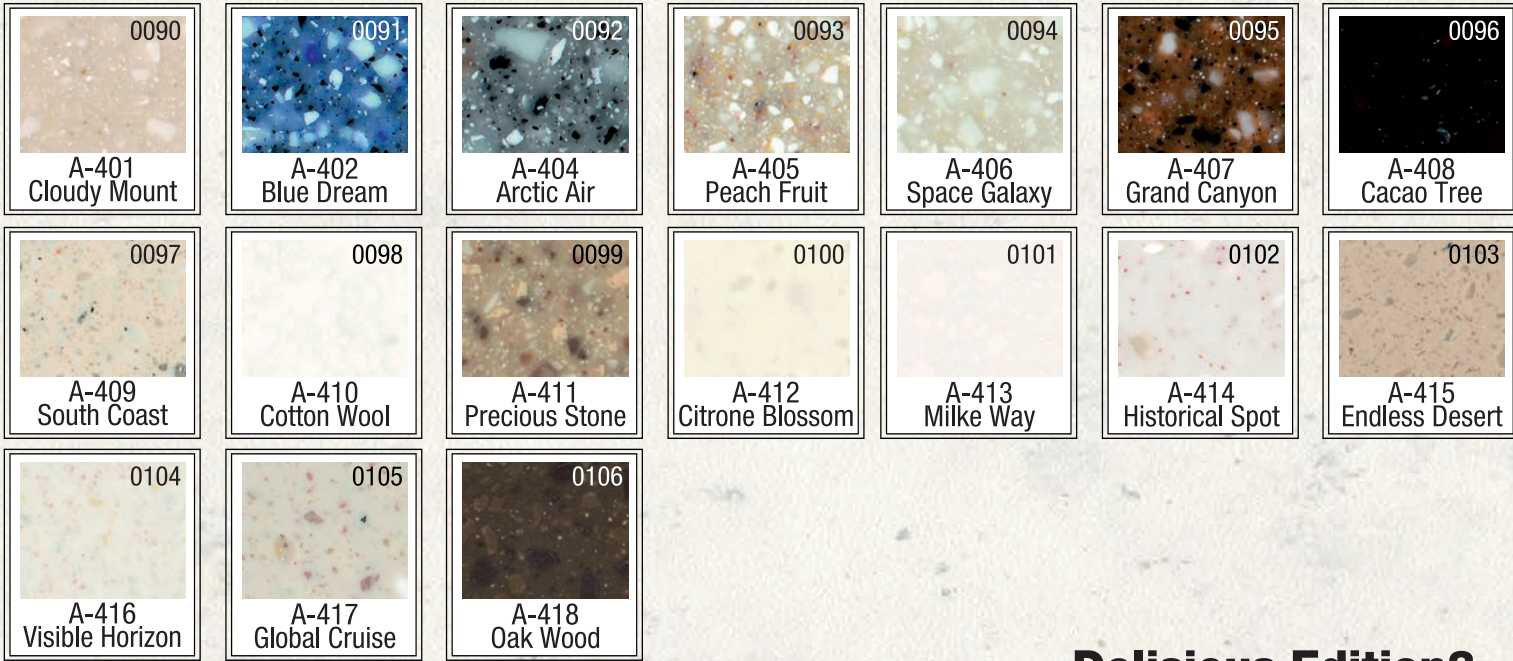

Antarctica

Beige FieldStone

Cocoa Brown

Fossil

Gravel

Platinum

Sahara

Savannah

Silver Birch

White Cap

Night time

Deep Anthracite

Deep bedrock

Deep Black Quartz

Deep Caviar

Deep Cloudl

Blooming Greenn

Chic Aubergine

Citrus Orange

Diamond Blue

Distinct tan

Ethereal Azure

Grape Green

Du Pont Corian

Grandex

Adventure

Delisious Edition3

Explorer

Grandex

Jewel

Marble Ocean

Pure Collor