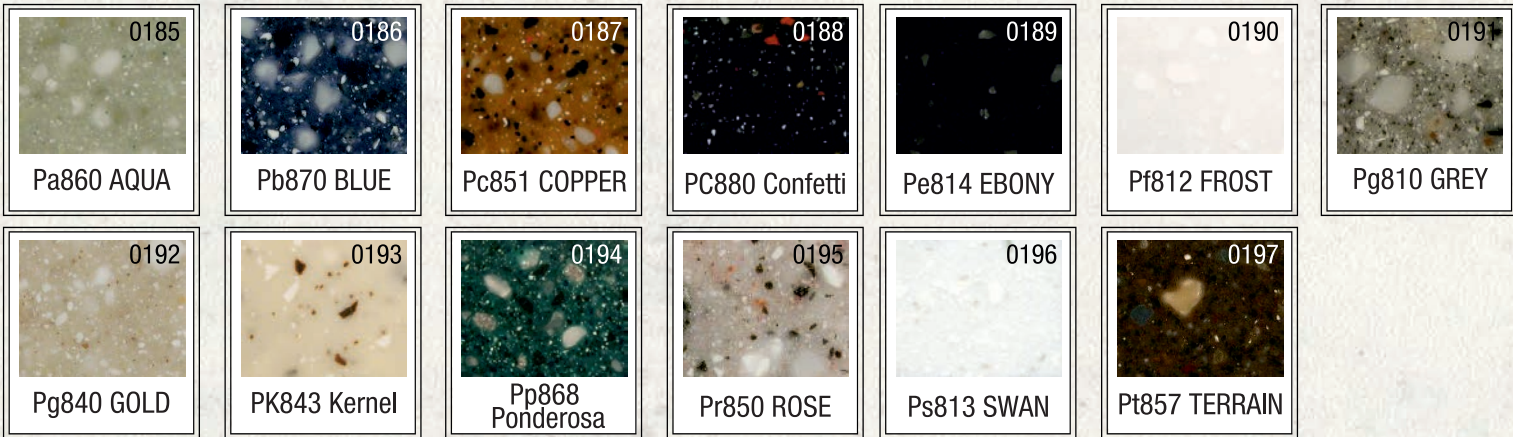

Antarctica

Beige FieldStone

Cocoa Brown

Fossil

Gravel

Platinum

Sahara

Savannah

Grandex

Adventure

Delisious Edition3

Explorer

Grandex

Jewel

Marble Ocean

Pure Collor

Sand and Sky

Samsung Staron

Aspen

Metallic

Mosaic

Pebble

Quarry

Sanden

Samsung Staron

Solid

Supreme

Tempest

■ Samsung Staron

■ Tristone

Avant Garde

Baroque